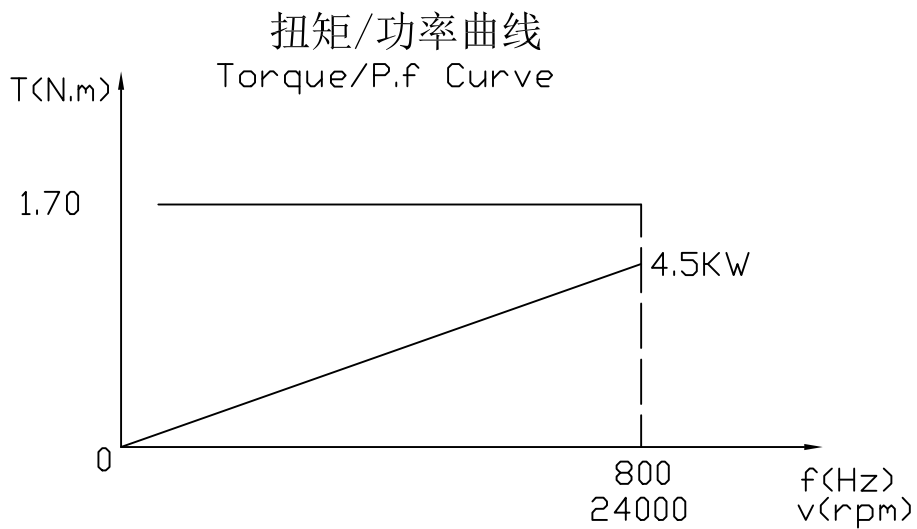

GDL110-30-24Z/4.5
4.5KW 380V 9.20A
800Hz 24000rpm

注: TA:20°C Serv:S1 Water cooling